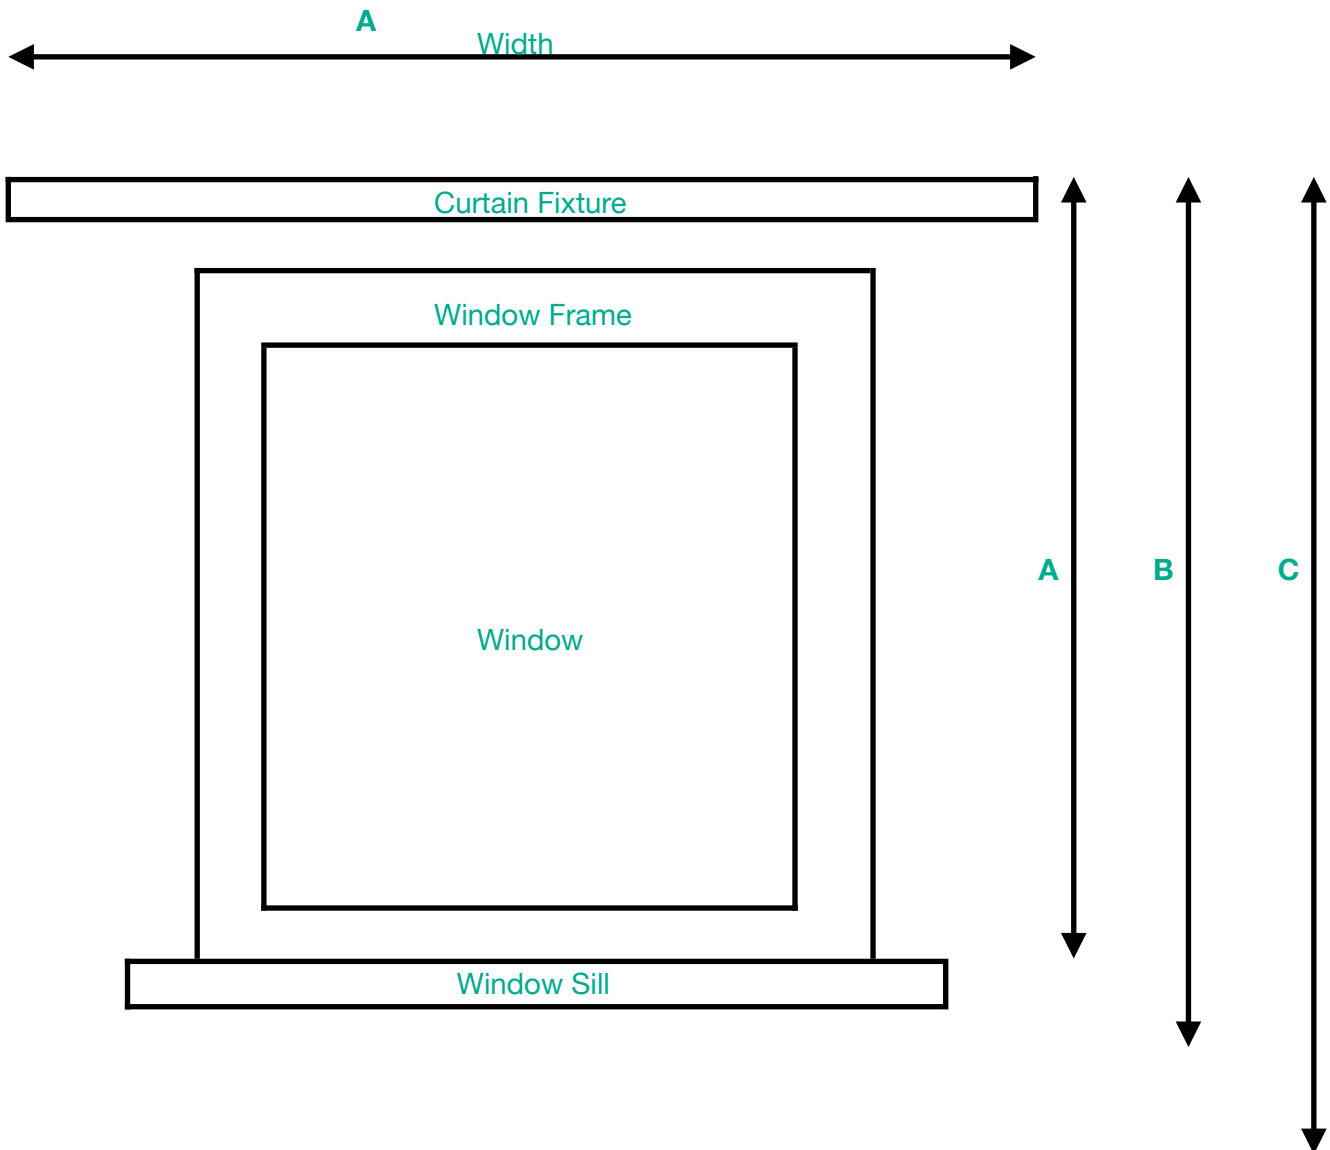

Curtain Measuring Guide with curtain fixtures

WIDTH		HEIGHT	
A	Curtain fixture width	A	Curtain fixture to the window sill
		B	Curtain fixture to below window sill
		C	Curtain fixture to the floor

Measure from the top of your fixture and also the height of the fixture

Curtain Measuring Guide

without curtain fixtures

WIDTH		HEIGHT	
A	Wall to the window frame	A	Ceiling to the start of window frame
B	Window frame to window frame	B	Ceiling to the window sill
		C	Ceiling to below the window sill where you desire
		D	Ceiling to the floor

Please do width (A) for the opposite side aswell

Curtain Measuring Guide

For bay window

WIDTH		HEIGHT
A	Wall to window frame	Please refer to the above measuring guides to which is suitable for you (with fixtures or without fixtures)
B	Window frame to angle (repeat for each window)	
C	Window sill width	
D	Window sill width, Angle to angle	