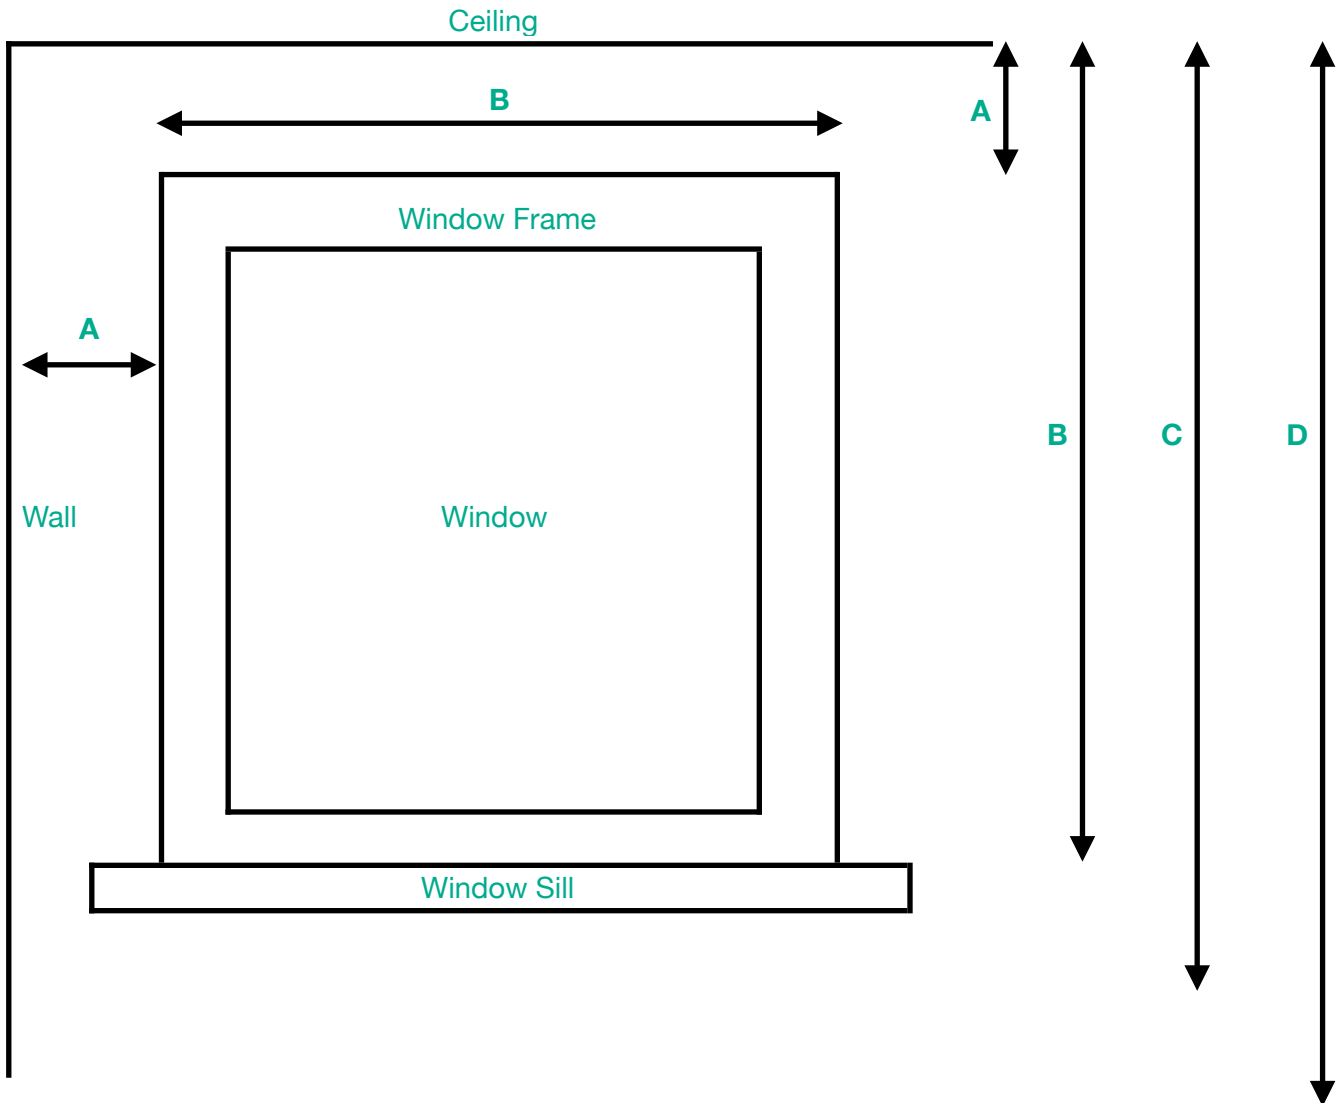

Curtain Measuring Guide with curtain fixtures

WIDTH		HEIGHT	
A	Curtain fixture width	A	Curtain fixture to the window sill
		B	Curtain fixture to below window sill
		C	Curtain fixture to the floor

Measure from the top of your fixture and also the height of the fixture

Curtain Measuring Guide

without curtain fixtures

WIDTH		HEIGHT	
A	Wall to the window frame	A	Ceiling to the start of window frame
B	Window frame to window frame	B	Ceiling to the window sill
		C	Ceiling to below the window sill where you desire
		D	Ceiling to the floor

Please do width (A) for the opposite side aswell

Curtain Measuring Guide

For bay window

WIDTH		HEIGHT
A	Wall to window frame	Please refer to the above measuring guides to which is suitable for you (with fixtures or without fixtures)
B	Window frame to angle (repeat for each window)	
C	Window sill width	
D	Window sill width, Angle to angle	