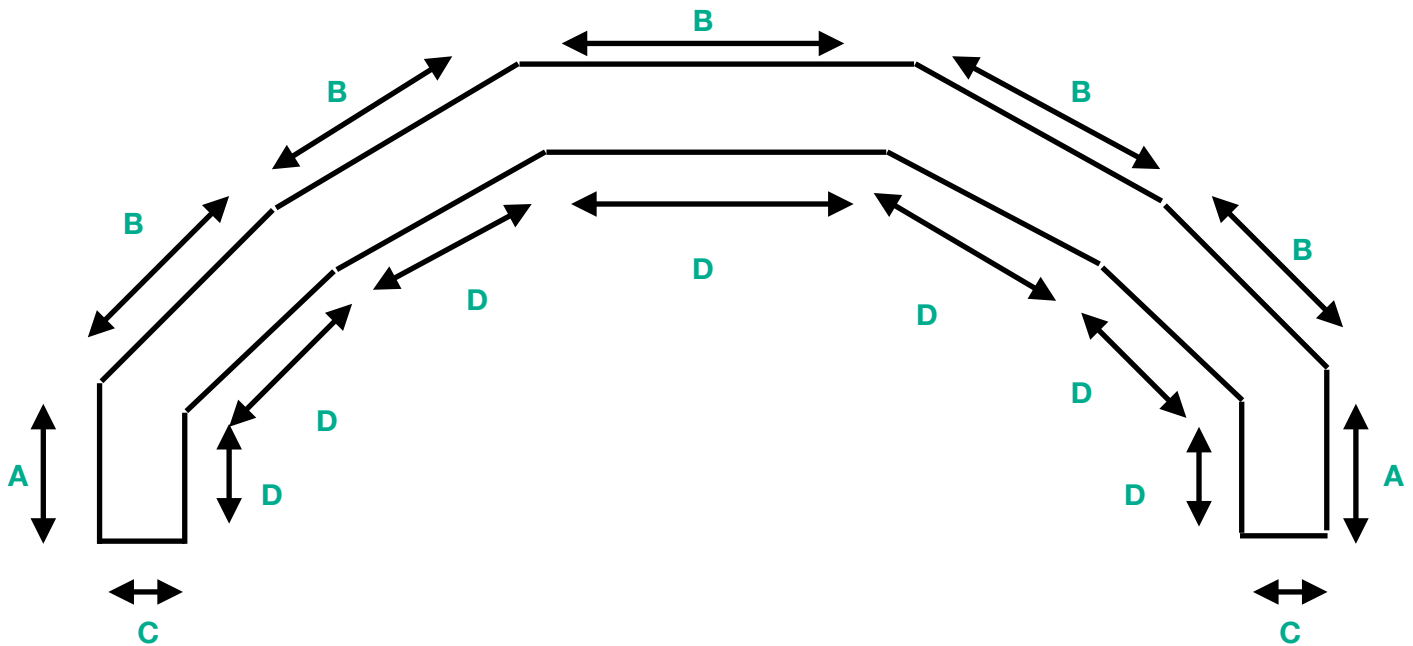

Curtain Measuring Guide with curtain fixtures

WIDTH		HEIGHT	
A	Curtain fixture width	A	Curtain fixture to the window sill
		B	Curtain fixture to below window sill
		C	Curtain fixture to the floor

Measure from the top of your fixture and also the height of the fixture

Curtain Measuring Guide

without curtain fixtures

WIDTH		HEIGHT	
A	Wall to the window frame	A	Ceiling to the start of window frame
B	Window frame to window frame	B	Ceiling to the window sill
		C	Ceiling to below the window sill where you desire
		D	Ceiling to the floor

Please do width (A) for the opposite side aswell

Curtain Measuring Guide

For bay window

WIDTH		HEIGHT
A	Wall to window frame	Please refer to the above measuring guides to which is suitable for you (with fixtures or without fixtures)
B	Window frame to angle (repeat for each window)	
C	Window sill width	
D	Window sill width, Angle to angle	